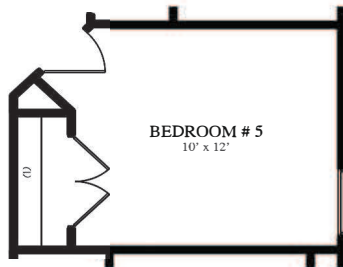

The Meridian

4-5 Bedrooms, 2.5-3.5 Baths

WESTBRIDGE
BUILDERS

First Floor - 1303 sq ft.

Model Hours:
Wednesday – Friday 11-5
Saturday – Sunday 12-5
(615)-856-1395

www.westbridgebuilders.com
Hannah@westbridgebuilders.com

The Meridian

WESTBRIDGE BUILDERS

4-5 Bedrooms, 2.5-3.5 Baths

Second Floor - 1488 sq ft.

Optional Master Bathroom Garden Bath

Optional 5th Bedroom ILO the Loft

Optional Bathroom ILO the Loft

Model Hours:
Wednesday – Friday 11-5
Saturday – Sunday 12-5
(615)-856-1395