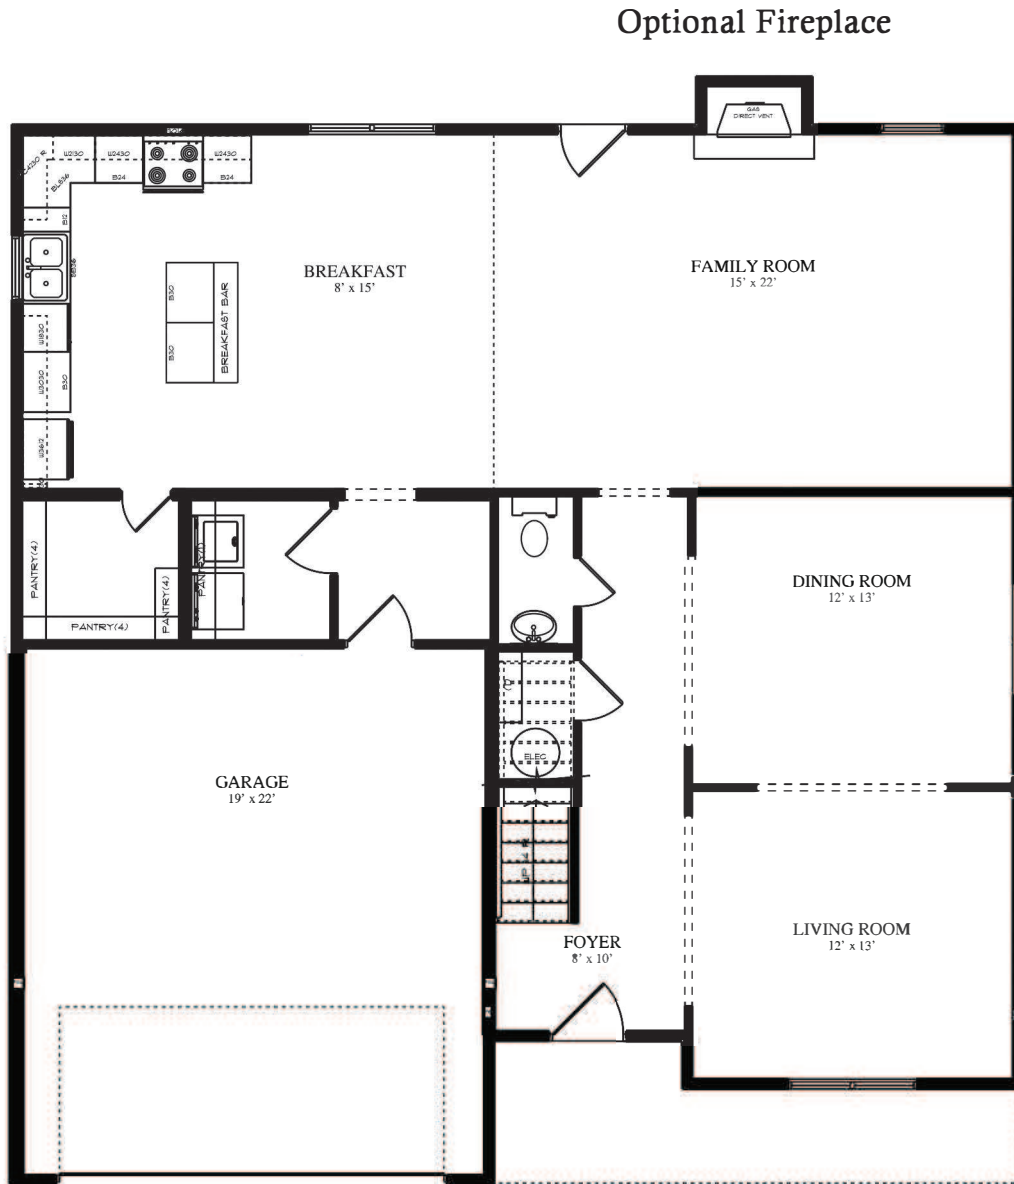

The Meridian

4-5 Bedrooms, 2.5-3.5 Baths

WESTBRIDGE
BUILDERS

First Floor - 1303 sq ft.

Model Hours:
Wednesday – Friday 11-5
Saturday – Sunday 12-5
(615)-856-1395

www.westbridgebuilders.com
Hannah@westbridgebuilders.com

The Meridian

WESTBRIDGE BUILDERS

4-5 Bedrooms, 2.5-3.5 Baths

Second Floor - 1488 sq ft.

Optional Master Bathroom Garden Bath

Optional 5th Bedroom ILO the Loft

Optional Bathroom ILO the Loft

Model Hours:
Wednesday – Friday 11-5
Saturday – Sunday 12-5
(615)-856-1395