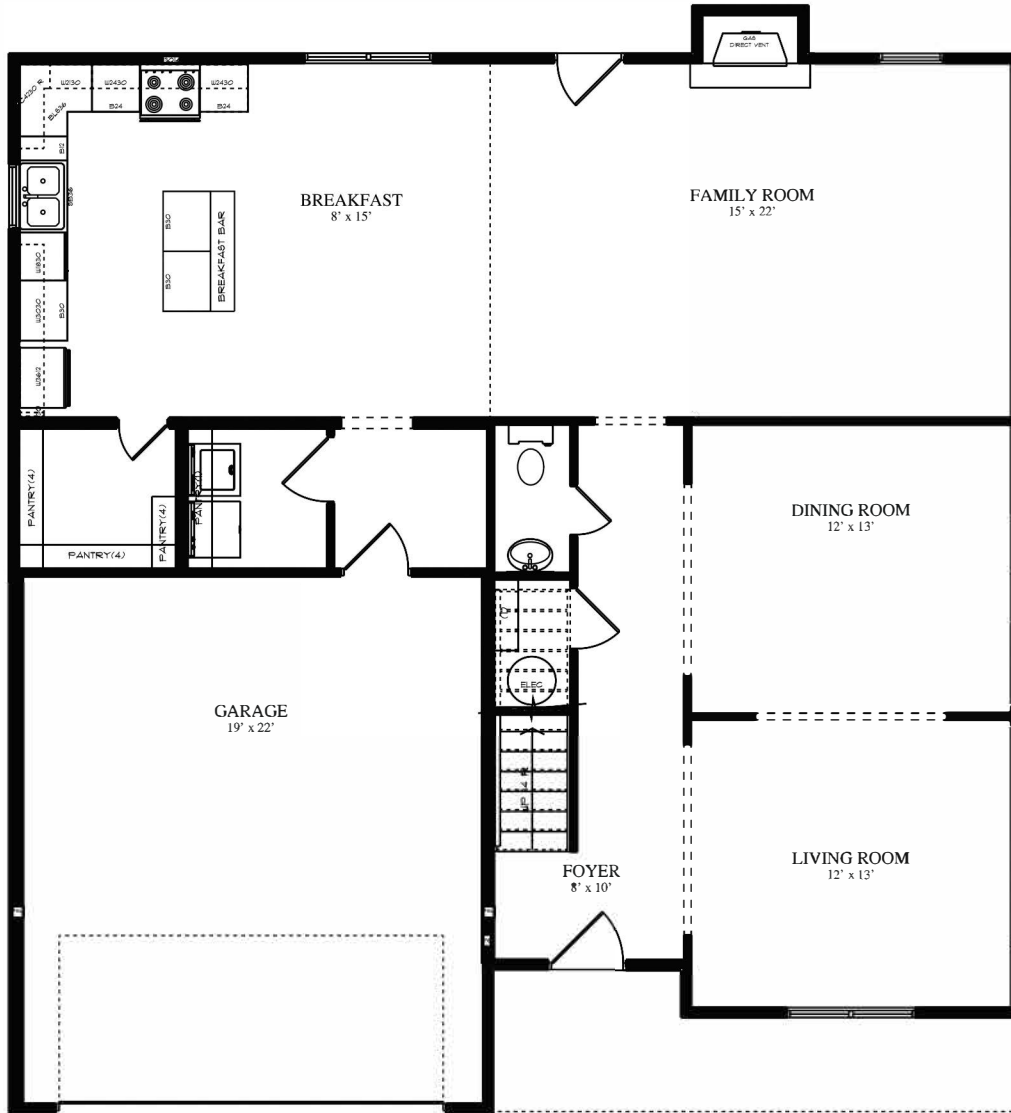

The Meridian

4-5 Bedrooms, 2.5-3.5 Baths

WESTBRIDGE
BUILDERS

First Floor - 1303 sq ft.

Optional Fireplace

The Meridian

WESTBRIDGE
BUILDERS

4-5 Bedrooms, 2.5-3.5 Bath

Second Floor - 1488 sq ft.

Optional Master Bathroom Garden Bath

Optional 5th Bedroom ILO the Loft

Optional Bathroom ILO the Loft