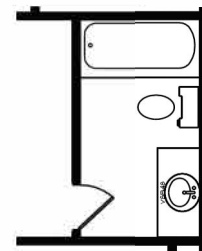

The Meridian

4-5 Bedrooms, 2.5-3.5 Baths

WESTBRIDGE
BUILDERS

First Floor - 1303 sq ft.

Optional Fireplace

The Meridian

WESTBRIDGE
BUILDERS

4-5 Bedrooms, 2.5-3.5 Bath

Second Floor - 1488 sq ft.

Optional Master Bathroom Garden Bath

Optional 5th Bedroom ILO the Loft

Optional Bathroom ILO the Loft