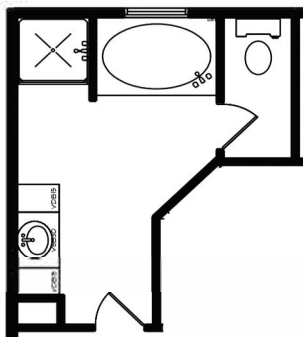

The Meridian

4-5 Bedrooms, 2.5-3.5 Baths

WESTBRIDGE
BUILDERS

First Floor - 1303 sq ft.

Optional Fireplace

The Meridian

WESTBRIDGE
BUILDERS

4-5 Bedrooms, 2.5-3.5 Bath

Second Floor - 1488 sq ft.

Optional Master Bathroom Garden Bath

Optional 5th Bedroom ILO the Loft

Optional Bathroom ILO the Loft