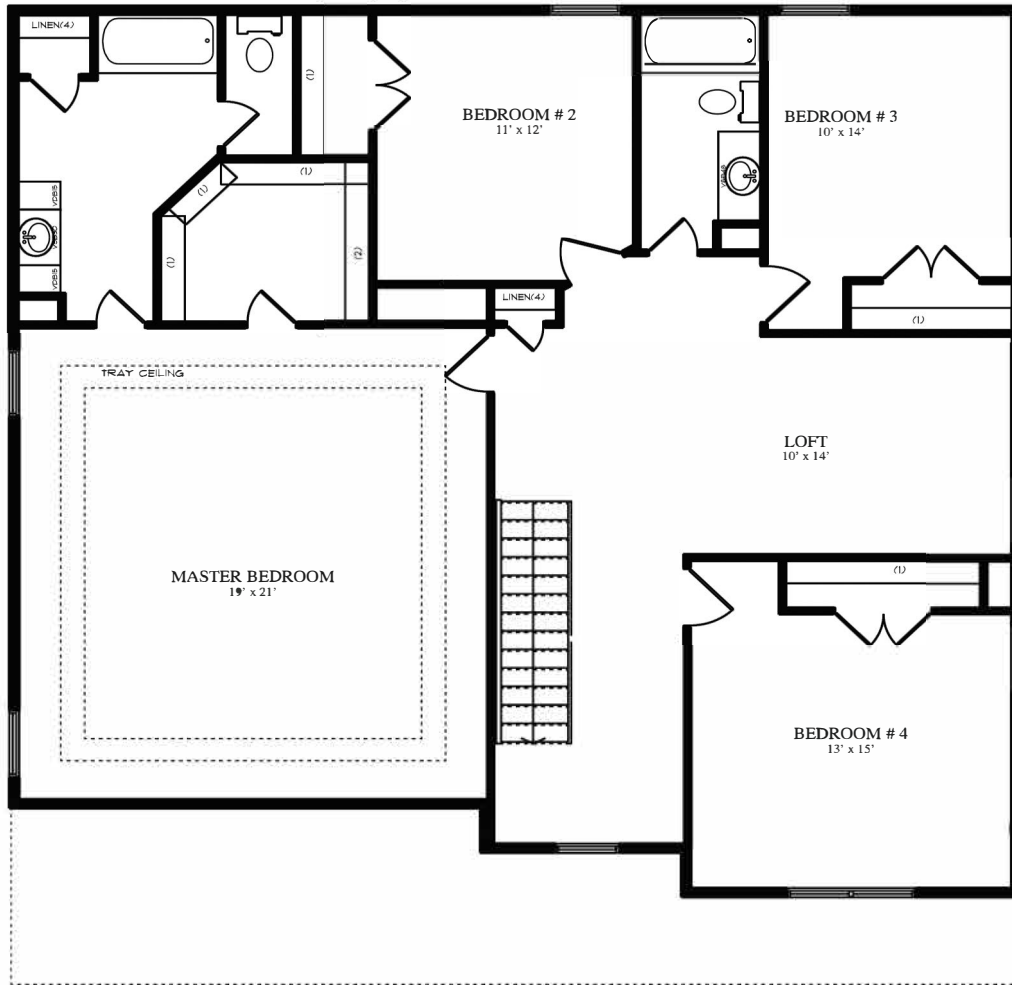

The Meridian

4-5 Bedrooms, 2.5-3.5 Baths

WESTBRIDGE
BUILDERS

First Floor - 1303 sq ft.

Optional Fireplace

The Meridian

WESTBRIDGE
BUILDERS

4-5 Bedrooms, 2.5-3.5 Bath

Second Floor - 1488 sq ft.

Optional Master Bathroom Garden Bath

Optional 5th Bedroom ILO the Loft

Optional Bathroom ILO the Loft