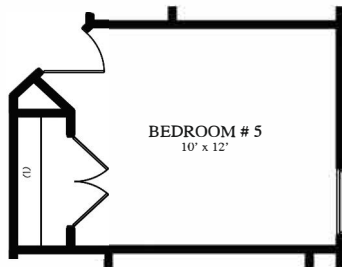

The Meridian

4-5 Bedrooms, 2.5-3.5 Baths

WESTBRIDGE
BUILDERS

First Floor - 1303 sq ft.

Optional Fireplace

The Meridian

WESTBRIDGE
BUILDERS

4-5 Bedrooms, 2.5-3.5 Bath

Second Floor - 1488 sq ft.

Optional Master Bathroom Garden Bath

Optional 5th Bedroom ILO the Loft

Optional Bathroom ILO the Loft