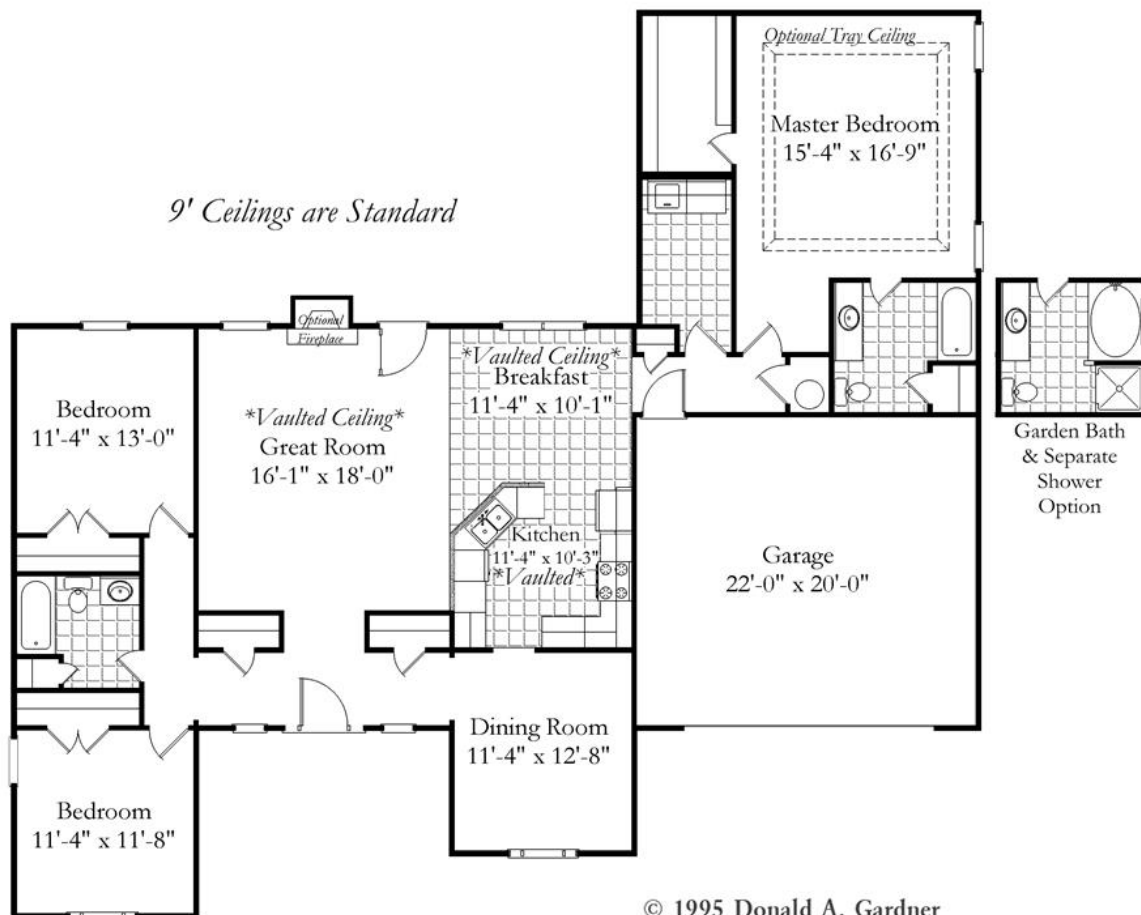

The Rosedale at Forest Glen

Forest Glen Lane, Palmyra, VA, 22963

3 Bedrooms, 2 Bathrooms

1,850 Sq. Ft.

Starting at \$306,990

WESTBRIDGE
BUILDERS

© 1995 Donald A. Gardner
Modified by Keystone Builders. Used with permission.