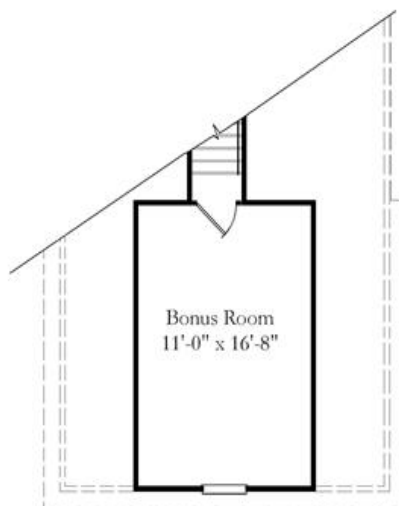

# The Callaway at Forest Glen

Forest Glen Lane, Palmyra, VA, 22963

4 Bedrooms, 2.5 Bathrooms

1,929 Sq. Ft.

Starting at \$294,990

WESTBRIDGE  
BUILDERS