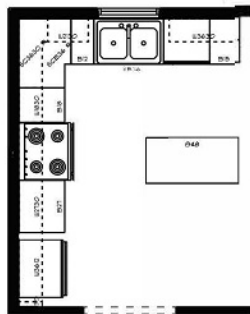

The Frederick

4 Bedrooms

2.5 Bathrooms 2,030 Sq. Ft.

WESTBRIDGE
BUILDERS

1st Floor - 876 Sq. ft.

Kitchen with
Optional Island

Model Location

101 Countryside Drive
Louisa, VA 23093

(540) 603-0083
www.WestbridgeBuilders.com
Sales@WestbridgeBuilders.com

The Frederick

4 Bedrooms

2.5 Bathrooms 2,030 Sq. Ft.

WESTBRIDGE
BUILDERS

2nd Floor - 1155 Sq. ft.

Master Bathroom
with Garden Tub

Master Bedroom with
Vaulted Ceiling