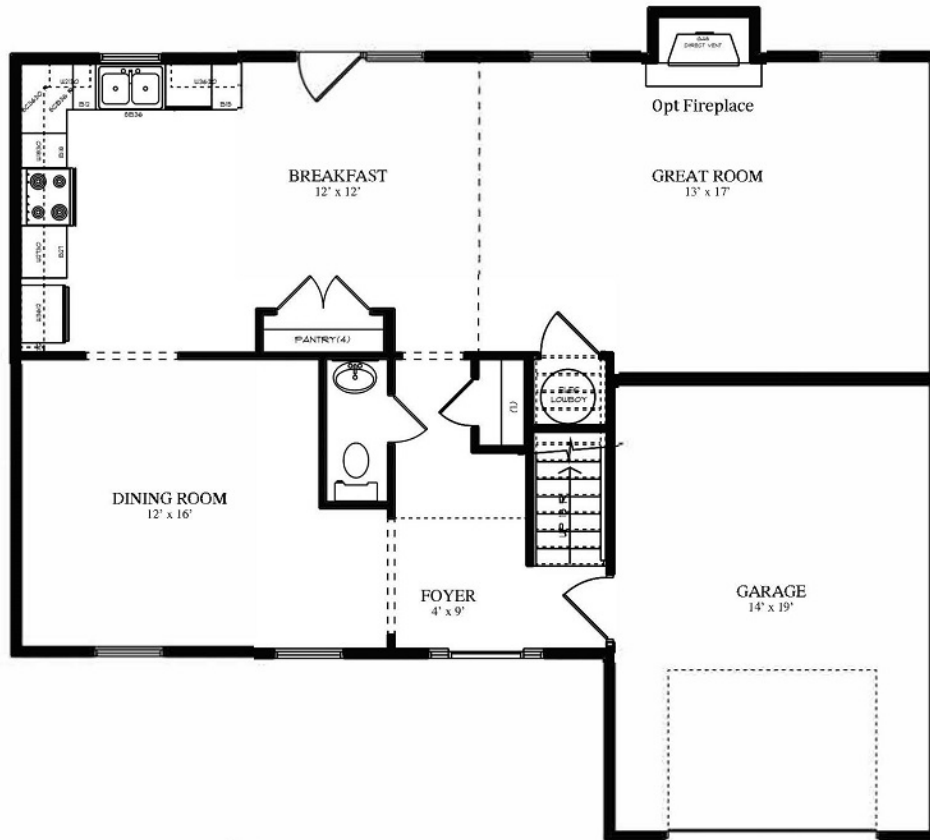

The Frederick

4 Bedrooms

2.5 Bathrooms 2,030 Sq. Ft.

WESTBRIDGE
BUILDERS

1st Floor - 876 Sq. ft.

Kitchen with
Optional Island

Model Location

101 Countryside Drive
Louisa, VA 23093

(540) 603-0083
www.WestbridgeBuilders.com
Sales@WestbridgeBuilders.com

The Frederick

4 Bedrooms

2.5 Bathrooms 2,030 Sq. Ft.

WESTBRIDGE
BUILDERS

2nd Floor - 1155 Sq. ft.

Master Bathroom
with Garden Tub

Master Bedroom with
Vaulted Ceiling