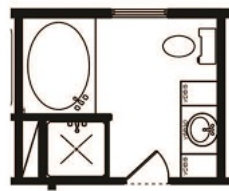

The Frederick

4 Bedrooms

2.5 Bathrooms 2,030 Sq. Ft.

WESTBRIDGE
BUILDERS

1st Floor - 876 Sq. ft.

Kitchen with
Optional Island

Model Location

101 Countryside Drive
Louisa, VA 23093

(540) 603-0083
www.WestbridgeBuilders.com
Sales@WestbridgeBuilders.com

The Frederick

4 Bedrooms

2.5 Bathrooms 2,030 Sq. Ft.

WESTBRIDGE
BUILDERS

2nd Floor - 1155 Sq. ft.

Master Bathroom
with Garden Tub

Master Bedroom with
Vaulted Ceiling