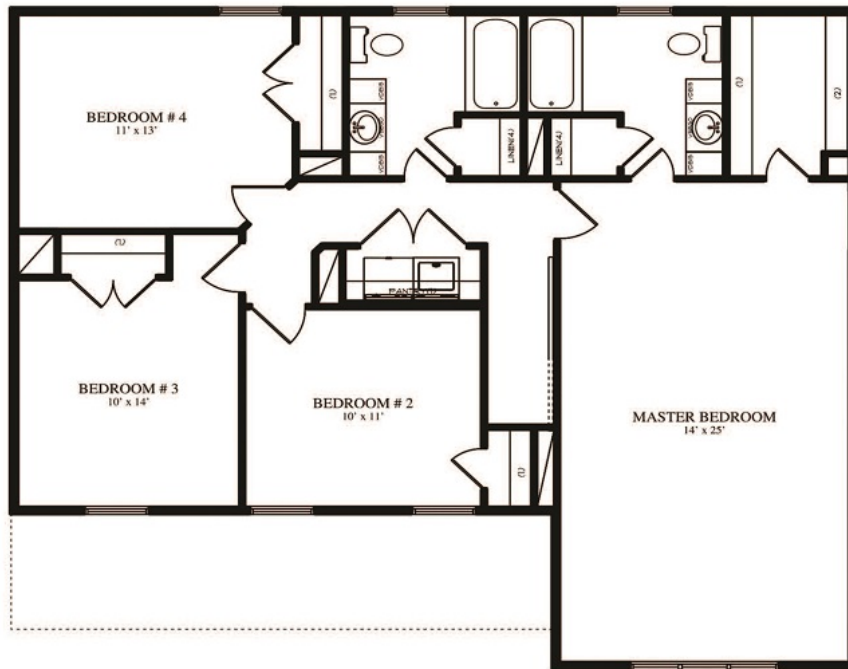

The Frederick

4 Bedrooms

2.5 Bathrooms 2,030 Sq. Ft.

WESTBRIDGE
BUILDERS

1st Floor - 876 Sq. ft.

Kitchen with
Optional Island

Model Location

101 Countryside Drive
Louisa, VA 23093

(540) 603-0083
www.WestbridgeBuilders.com
Sales@WestbridgeBuilders.com

The Frederick

4 Bedrooms

2.5 Bathrooms 2,030 Sq. Ft.

WESTBRIDGE
BUILDERS

2nd Floor - 1155 Sq. ft.

Master Bathroom
with Garden Tub

Master Bedroom with
Vaulted Ceiling