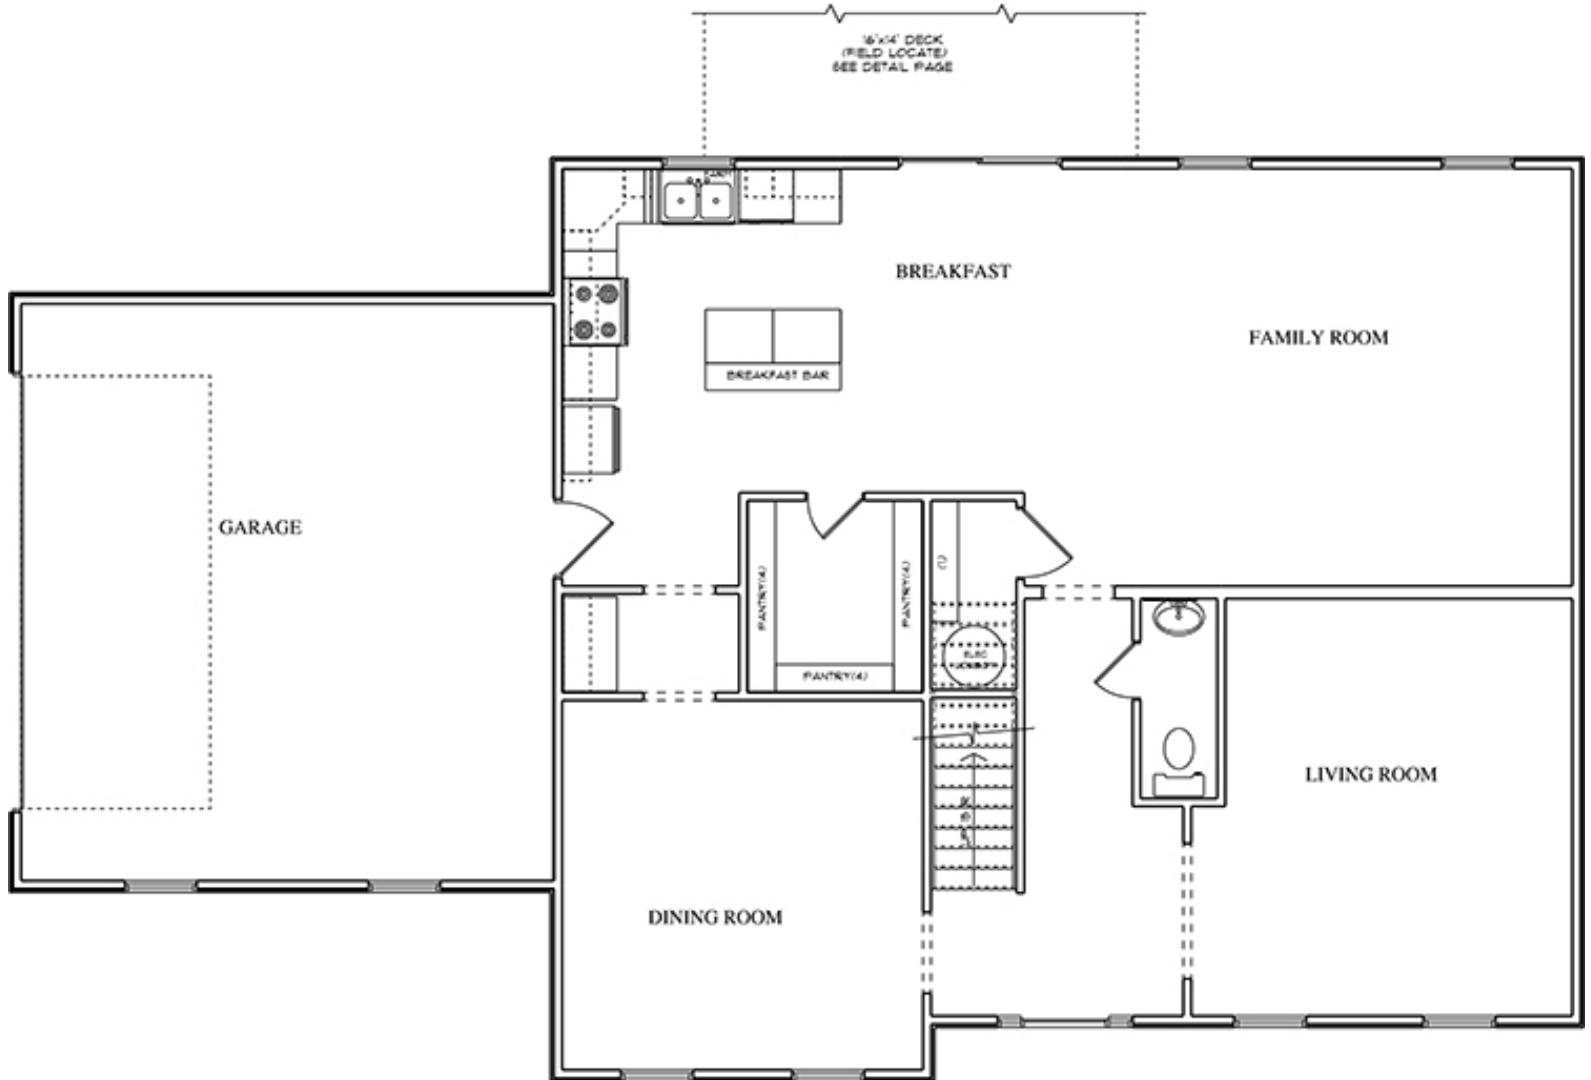

The Greystone, Lot 13

125 Georgia Cir, Bumpass, VA 23024

4 Bedrooms, 2.5 Bathrooms

2747 Sq. Ft.- \$305,990

WESTBRIDGE
BUILDERS

1st Floor - 1,242 Sq. ft.

Model Hours

Monday, Thursday & Friday 11AM - 6PM

Saturday: 11AM - 5PM

Sunday: 12PM - 5PM

101 Countryside Dr., Louisa, VA 23093

(540)-603-0083

www.WestbridgeBuilders.com

Sales@WestbridgeBuilders.com

The Greystone, Lot 13
125 Georgia Cir, Bumpass, VA 23024
4 Bedrooms, 2.5 Bathrooms
2747Sq. Ft.-\$305,990