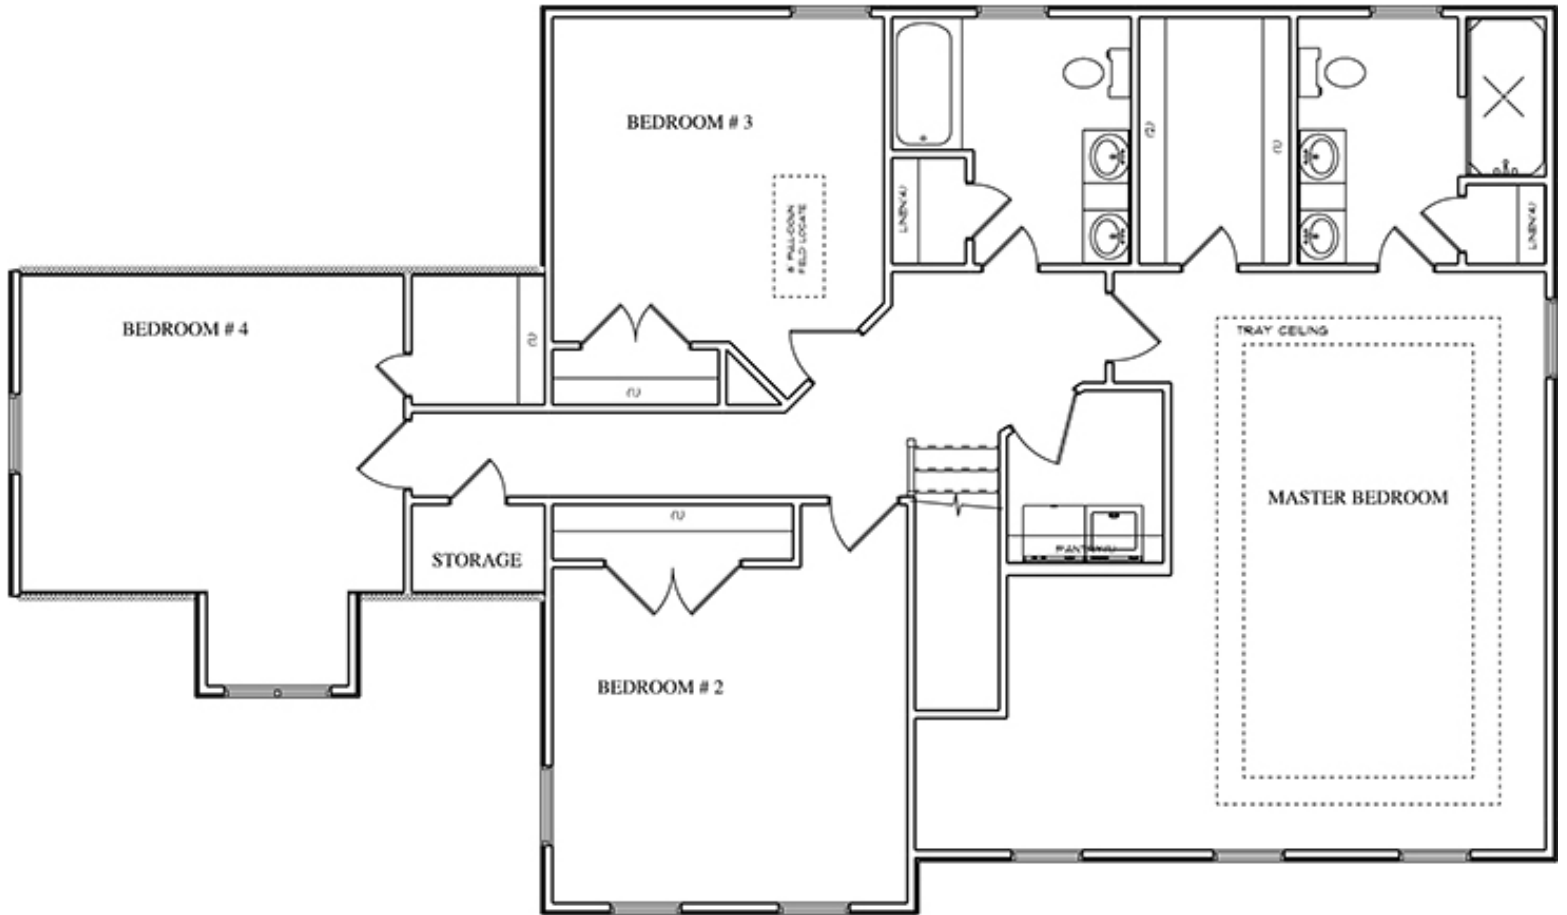

The Greystone, Lot 13
125 Georgia Cir, Bumpass, VA 23024
4 Bedrooms, 2.5 Bathrooms
2747Sq. Ft.-$305,990

WB
WESTBRIDGE
BUILDERS

2nd Floor - 1,505 Sq. ft.