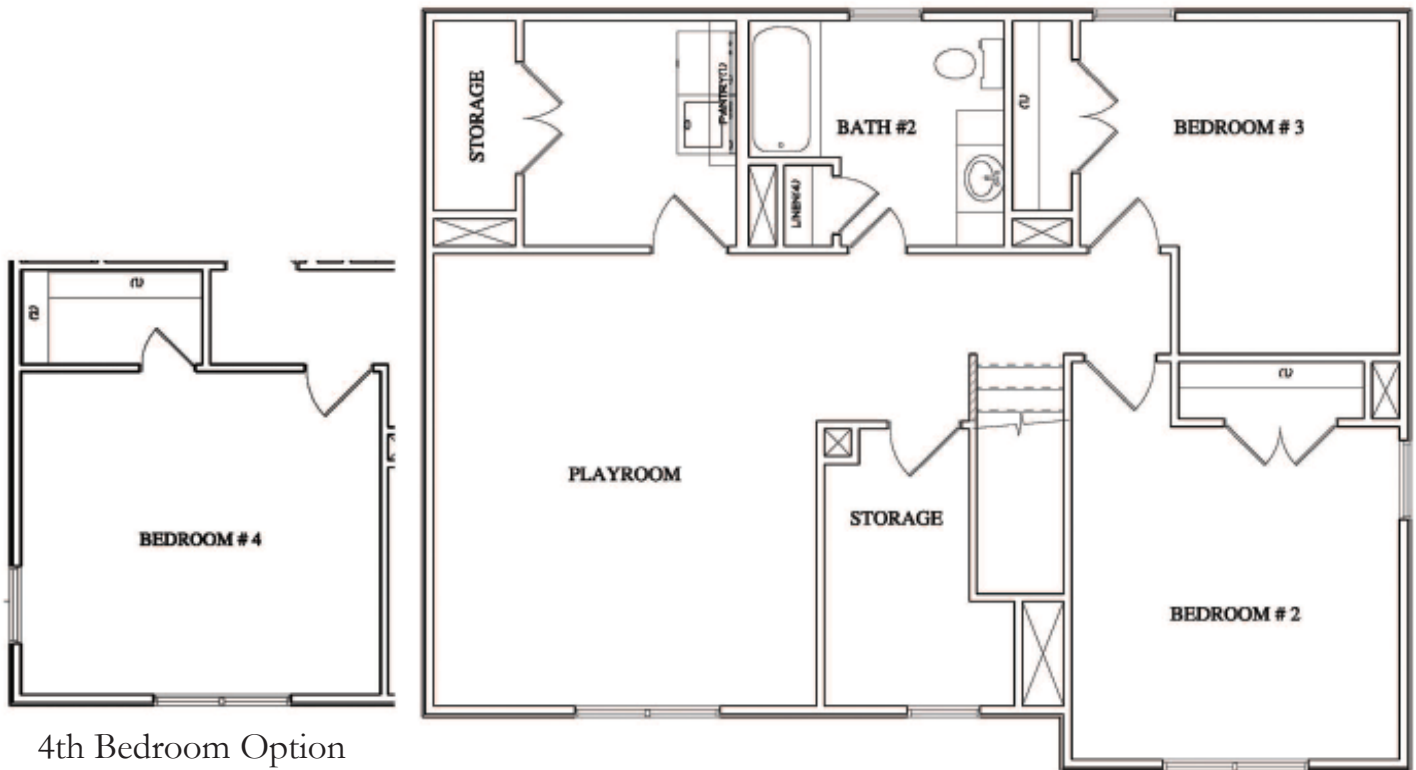

The Hanover

3 - 4 Bedrooms

2.5 Bathrooms

1,922 Sq. Ft.

WESTBRIDGE
BUILDERS

1st Floor - 961 Sq. ft.

Separate Shower and
Garden Tub Option

Model Hours

2.5 Bathrooms

1,922 Sq. Ft.

WESTBRIDGE
BUILDERS

2nd Floor - 961 Sq. ft.

4th Bedroom Option
in lieu of Playroom

Model Hours

Wednesday - Friday: 12PM - 6PM

Saturday: 12PM - 5PM