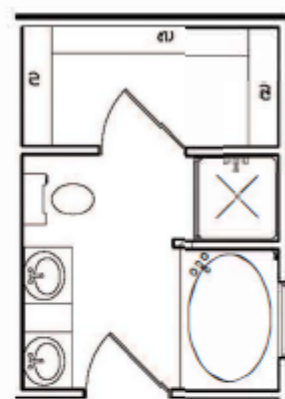

The Hanover

3 - 4 Bedrooms

2.5 Bathrooms

1,922 Sq. Ft.

WESTBRIDGE
BUILDERS

1st Floor - 961 Sq. ft.

Separate Shower and
Garden Tub Option

Model Hours

2.5 Bathrooms

1,922 Sq. Ft.

WESTBRIDGE
BUILDERS

2nd Floor - 961 Sq. ft.

4th Bedroom Option
in lieu of Playroom

Model Hours

Wednesday - Friday: 12PM - 6PM

Saturday: 12PM - 5PM