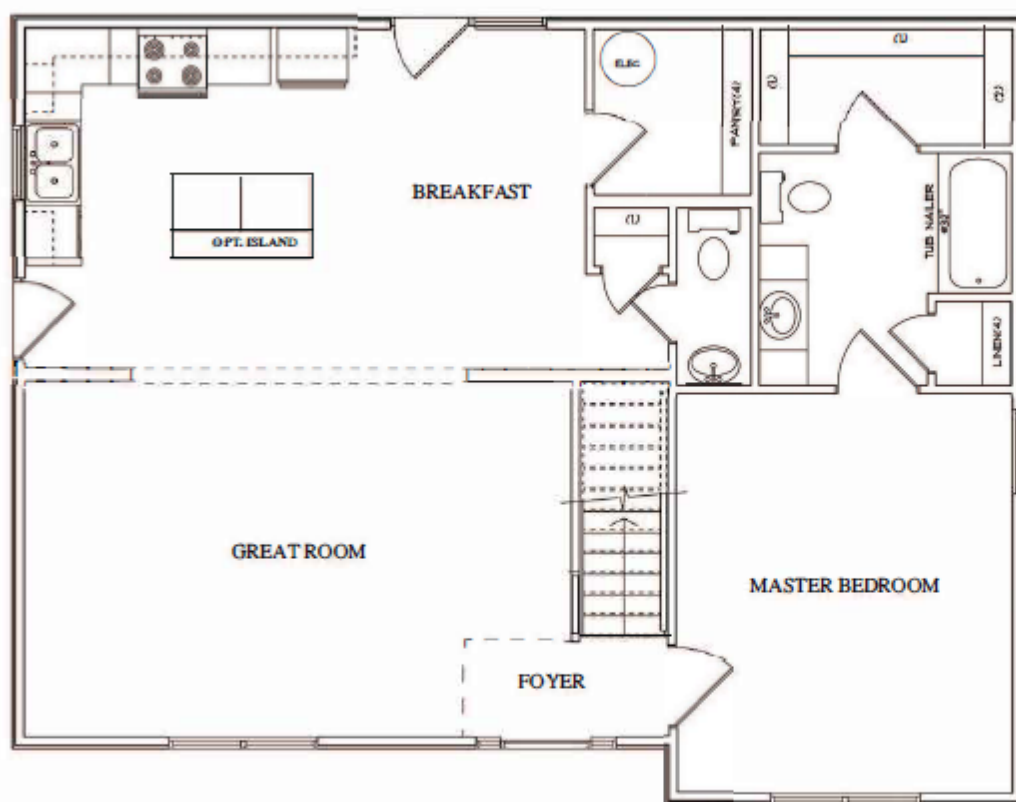

The Hanover

3 - 4 Bedrooms

2.5 Bathrooms

1,922 Sq. Ft.

WESTBRIDGE
BUILDERS

1st Floor - 961 Sq. ft.

Separate Shower and
Garden Tub Option

Model Hours

2.5 Bathrooms

1,922 Sq. Ft.

WESTBRIDGE
BUILDERS

2nd Floor - 961 Sq. ft.

4th Bedroom Option
in lieu of Playroom

Model Hours

Wednesday - Friday: 12PM - 6PM

Saturday: 12PM - 5PM