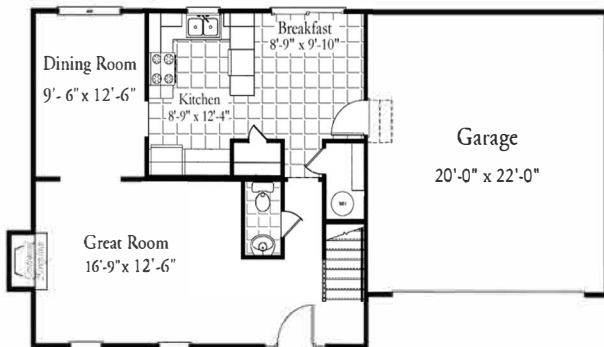

# WESTBRIDGE BUILDERS

4 Bedrooms 2.5 Bathrooms

1,719 square feet

### Options:

Fireplace

Optional Tray Ceiling in Master Bedroom

Double Bowl Vanity in Master Bedroom