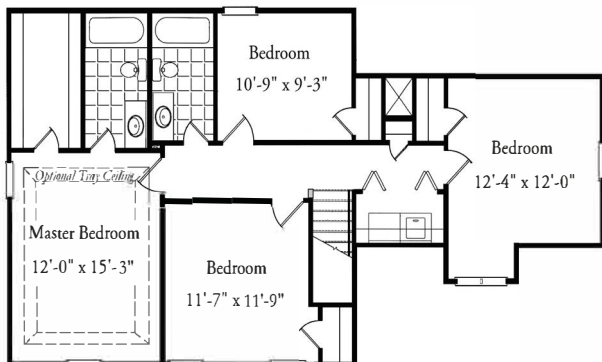

# WESTBRIDGE BUILDERS

4 Bedrooms 2.5 Bathrooms

1,719 square feet

### Features:

3 Bedrooms

Dining Room, Great Room, and Breakfast Nook

Master Bedroom with Walk In Closet

Stainless Steel Kenmore Appliances

### Options:

Fireplace

Optional Tray Ceiling in Master Bedroom

Double Bowl Vanity in Master Bedroom