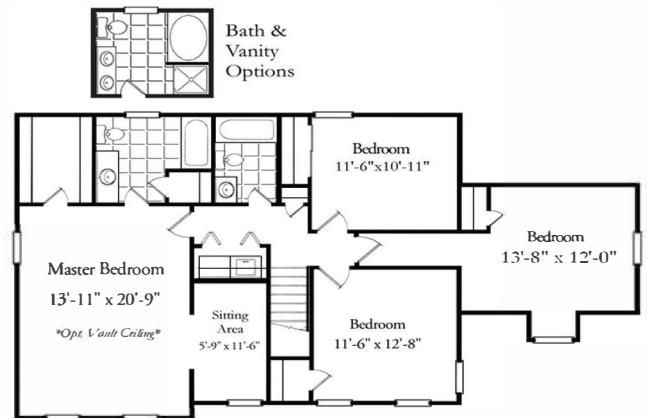

WESTBRIDGE BUILDERS

The Brixton I

4 Bedrooms 2.5 Bathrooms

2,253 square feet

Elevation A

Elevation B

Elevation C

Features:

Living Room, Dining Room and Great Room
Master Bed with Sitting Room and Walk In Closet

Options:

Fireplace
Separate Shower and Garden Tub in Master Bathroom
Optional Tray Ceiling in Master Bedroom
9 Ft Ceiling with 42 Inch Wall Cabinet
Breakfast Bar Extension