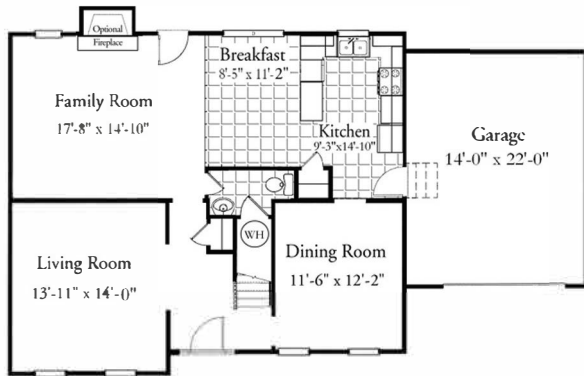

WESTBRIDGE BUILDERS

The Brixton I

4 Bedrooms 2.5 Bathrooms

2,253 square feet

Elevation A

Elevation B

Elevation C

Features:

Living Room, Dining Room and Great Room
Master Bed with Sitting Room and Walk In Closet

Options:

Fireplace
Separate Shower and Garden Tub in Master Bathroom
Optional Tray Ceiling in Master Bedroom
9 Ft Ceiling with 42 Inch Wall Cabinet
Breakfast Bar Extension