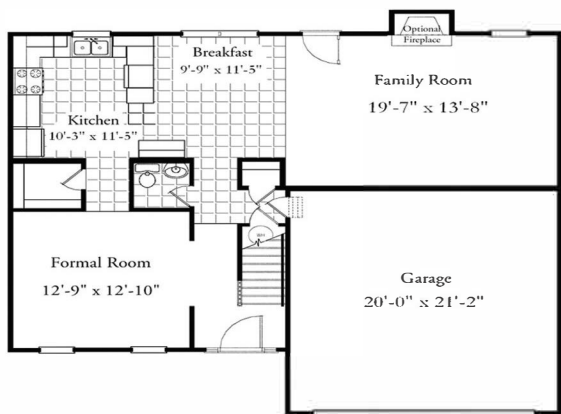

# The Ridgeport

4 Bedrooms 2.5 Bathrooms

2,135 square feet

**Features:**

Great Room, Dining Room, and Kitchen with Breakfast area

Master with Two Large Walk In Closets

Kitchen with Stainless Steel Appliances

**Options:**

Double Bowl Vanity

Tray Ceiling in Master

Garden Bath and Shower in Master

Breakfast Bar Extension

**Model Hours:**

Wednesday - Friday : 12pm - 6pm

Saturday : 12pm - 5pm