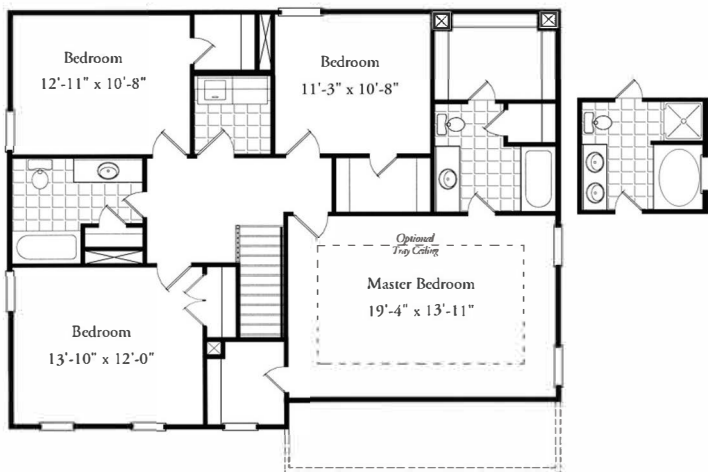

# The Ridgeport

4 Bedrooms 2.5 Bathrooms

2,135 square feet

**Features:**

Great Room, Dining Room, and Kitchen with Breakfast area

Master with Two Large Walk In Closets

Kitchen with Stainless Steel Appliances

**Options:**

Double Bowl Vanity

Tray Ceiling in Master

Garden Bath and Shower in Master

Breakfast Bar Extension

**Model Hours:**

Wednesday - Friday : 12pm - 6pm

Saturday : 12pm - 5pm