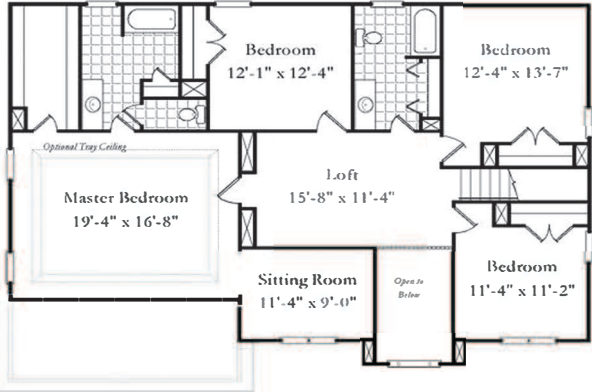

WESTBRIDGE BUILDERS

The New Haven III

4 Bedrooms 2.5 Bathrooms

2,929 square feet

Elevation A

Elevation B

Elevation C

- Features:**
- Double Bowl Vanity in Master
 - Separate Shower and Garden Tub
 - Loft, Great Room, Office,
 - Living Room, and Dining Room
 - 9 Ft Ceilings and 36 Inch Wall Cabinets
 - Sitting Room In Master

- Options:**
- Available 1st Floor In-Law Suite
 - Available 3rd Full Bathroom on 2nd Floor
 - Deluxe Master Bath

Model Hours:
 Wednesday – Friday 11-5
 Saturday – Sunday 12-5
 (615)-856-1395

www.westbridgebuilders.com
Hannah@westbridgebuilders.com