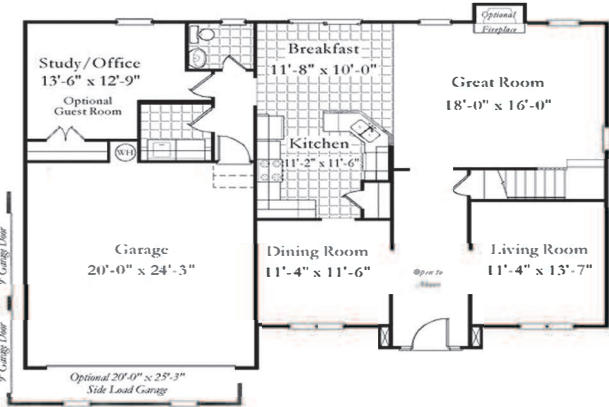

WESTBRIDGE BUILDERS

The New Haven III

4 Bedrooms 2.5 Bathrooms

2,929 square feet

Elevation A

Elevation B

Elevation C

- Features:**
- Double Bowl Vanity in Master
 - Separate Shower and Garden Tub
 - Loft, Great Room, Office,
 - Living Room, and Dining Room
 - 9 Ft Ceilings and 36 Inch Wall Cabinets
 - Sitting Room In Master

- Options:**
- Available 1st Floor In-Law Suite
 - Available 3rd Full Bathroom on 2nd Floor
 - Deluxe Master Bath

Model Hours:
 Wednesday – Friday 11-5
 Saturday – Sunday 12-5
 (615)-856-1395

www.westbridgebuilders.com
Hannah@westbridgebuilders.com