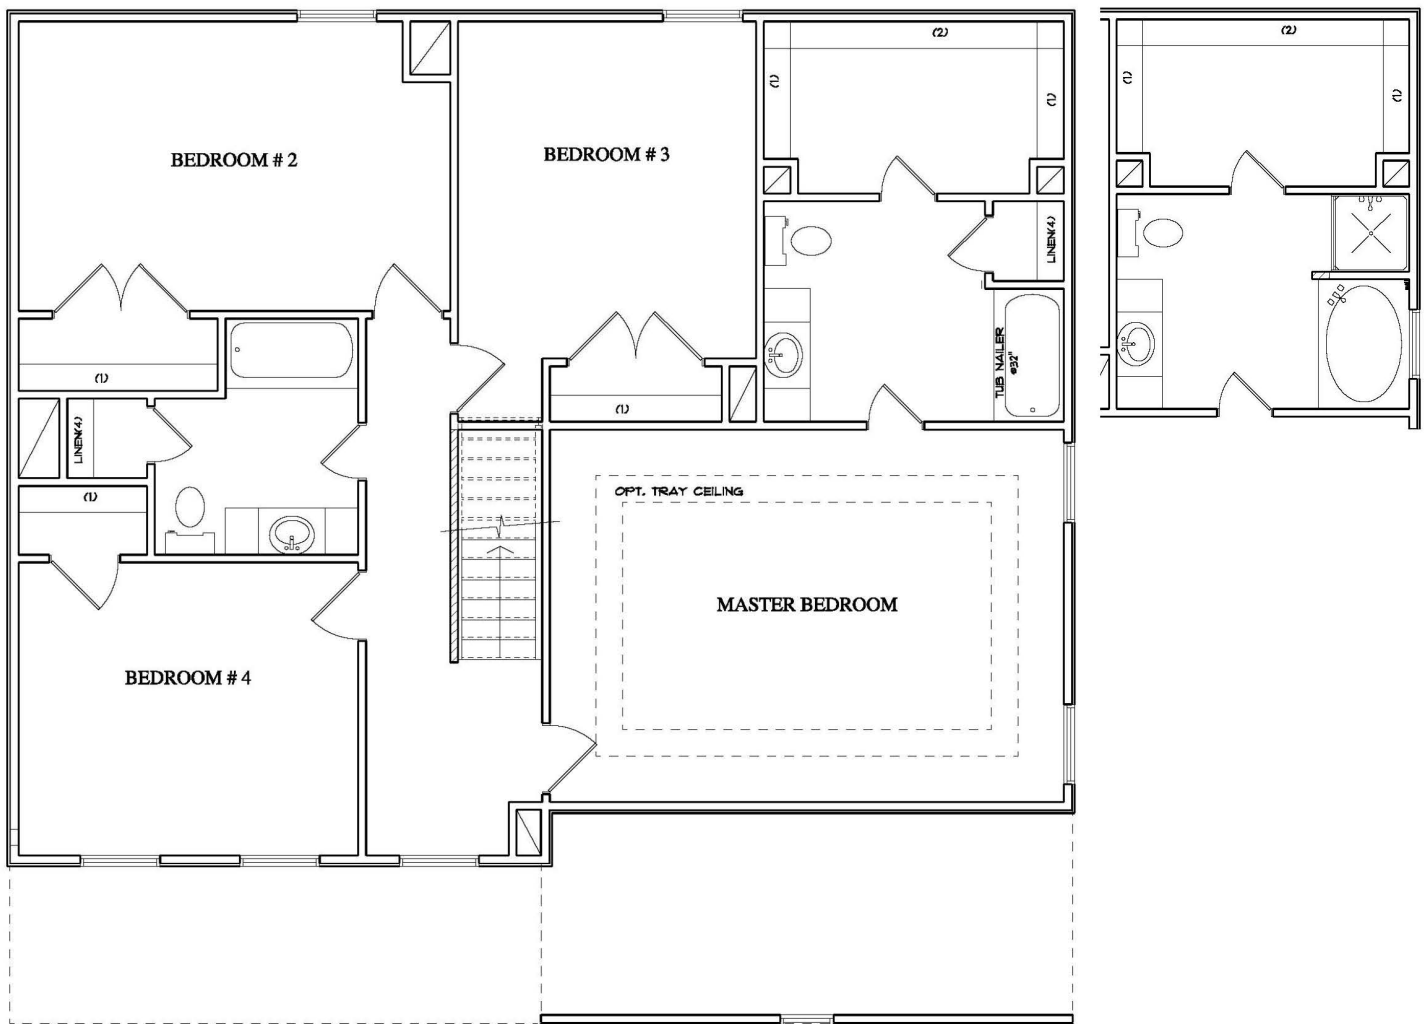

The Morgan

4 Bedrooms

2.5 Bathrooms 2,250 Sq. Ft.

WESTBRIDGE
BUILDERS

1st Floor - 1,009 Sq. ft.

Model Location

101 Countryside Drive
Louisa, VA 23093

(540) 603-0083
www.WestbridgeBuilders.com
Sales@WestbridgeBuilders.com

The Morgan

4 Bedrooms

2.5 Bathrooms 2,250 Sq. Ft.

WESTBRIDGE
BUILDERS

2nd Floor - 1,240 Sq. ft.

Garden Tub
Option

Model Location

101 Countryside Drive
Louisa, VA 23093