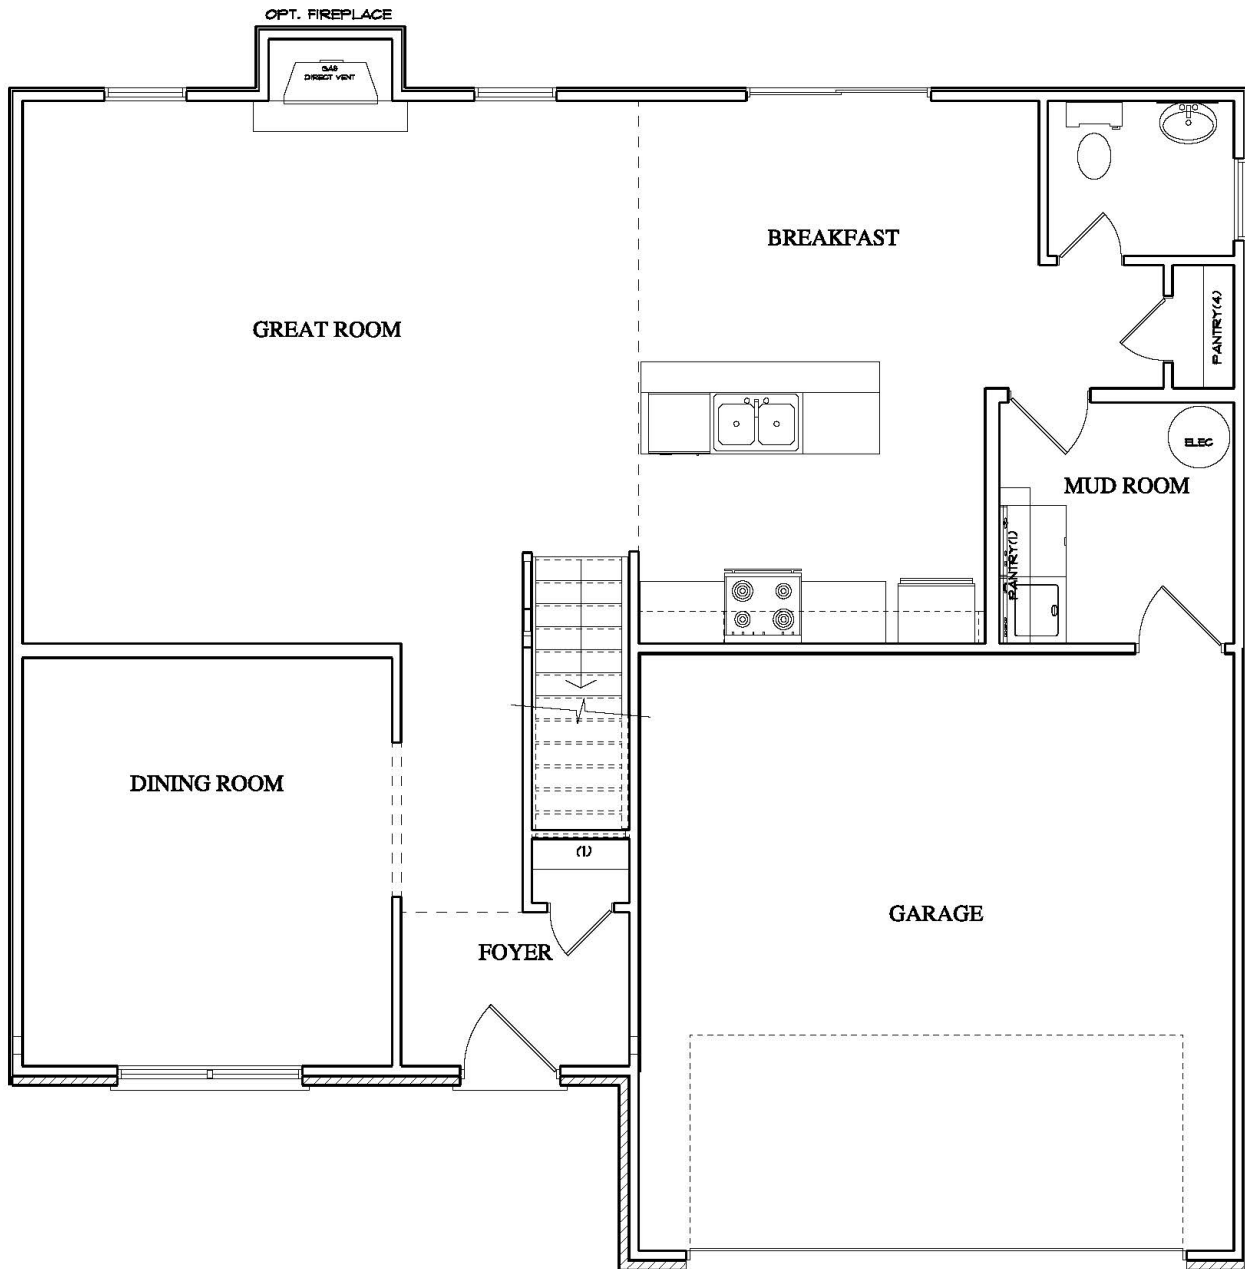

The Morgan

4 Bedrooms

2.5 Bathrooms 2,250 Sq. Ft.

WESTBRIDGE
BUILDERS

1st Floor - 1,009 Sq. ft.

Model Location

101 Countryside Drive
Louisa, VA 23093

(540) 603-0083
www.WestbridgeBuilders.com
Sales@WestbridgeBuilders.com

The Morgan

4 Bedrooms

2.5 Bathrooms 2,250 Sq. Ft.

WESTBRIDGE
BUILDERS

2nd Floor - 1,240 Sq. ft.

Garden Tub
Option

Model Location

101 Countryside Drive
Louisa, VA 23093