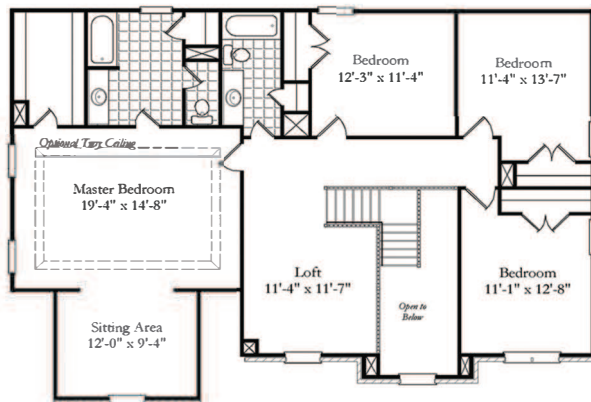

The Collinwood

WESTBRIDGE
BUILDERS

4 Bedrooms 2.5 Bathrooms

2,772 square feet

Elevation A

Elevation B

Features:

Chef's Island

Double Bowl Vanity in Master

Separate Shower and Garden Tub

Loft, Living, and Dining Room

9 Ft Ceilings and 36 Inch Wall Cabinets

Options:

Available 3rd Bathroom

Available Tray Ceiling in Master

Model Hours:
Wednesday – Friday 11-5
Saturday – Sunday 12-5
(615)-856-1395