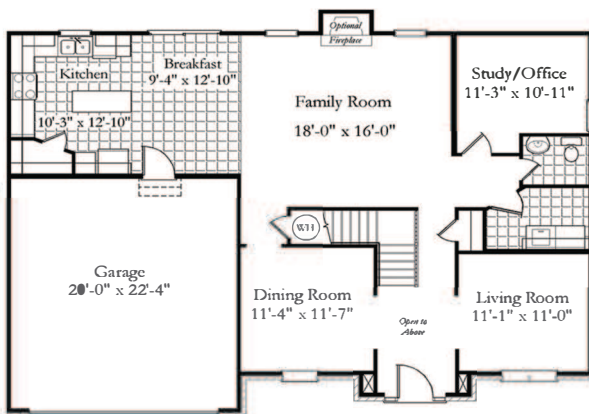

The Collinwood

WESTBRIDGE
BUILDERS

4 Bedrooms 2.5 Bathrooms

2,772 square feet

Elevation A

Elevation B

Features:

Chef's Island

Double Bowl Vanity in Master

Separate Shower and Garden Tub

Loft, Living, and Dining Room

9 Ft Ceilings and 36 Inch Wall Cabinets

Options:

Available 3rd Bathroom

Available Tray Ceiling in Master

Model Hours:
Wednesday – Friday 11-5
Saturday – Sunday 12-5
(615)-856-1395