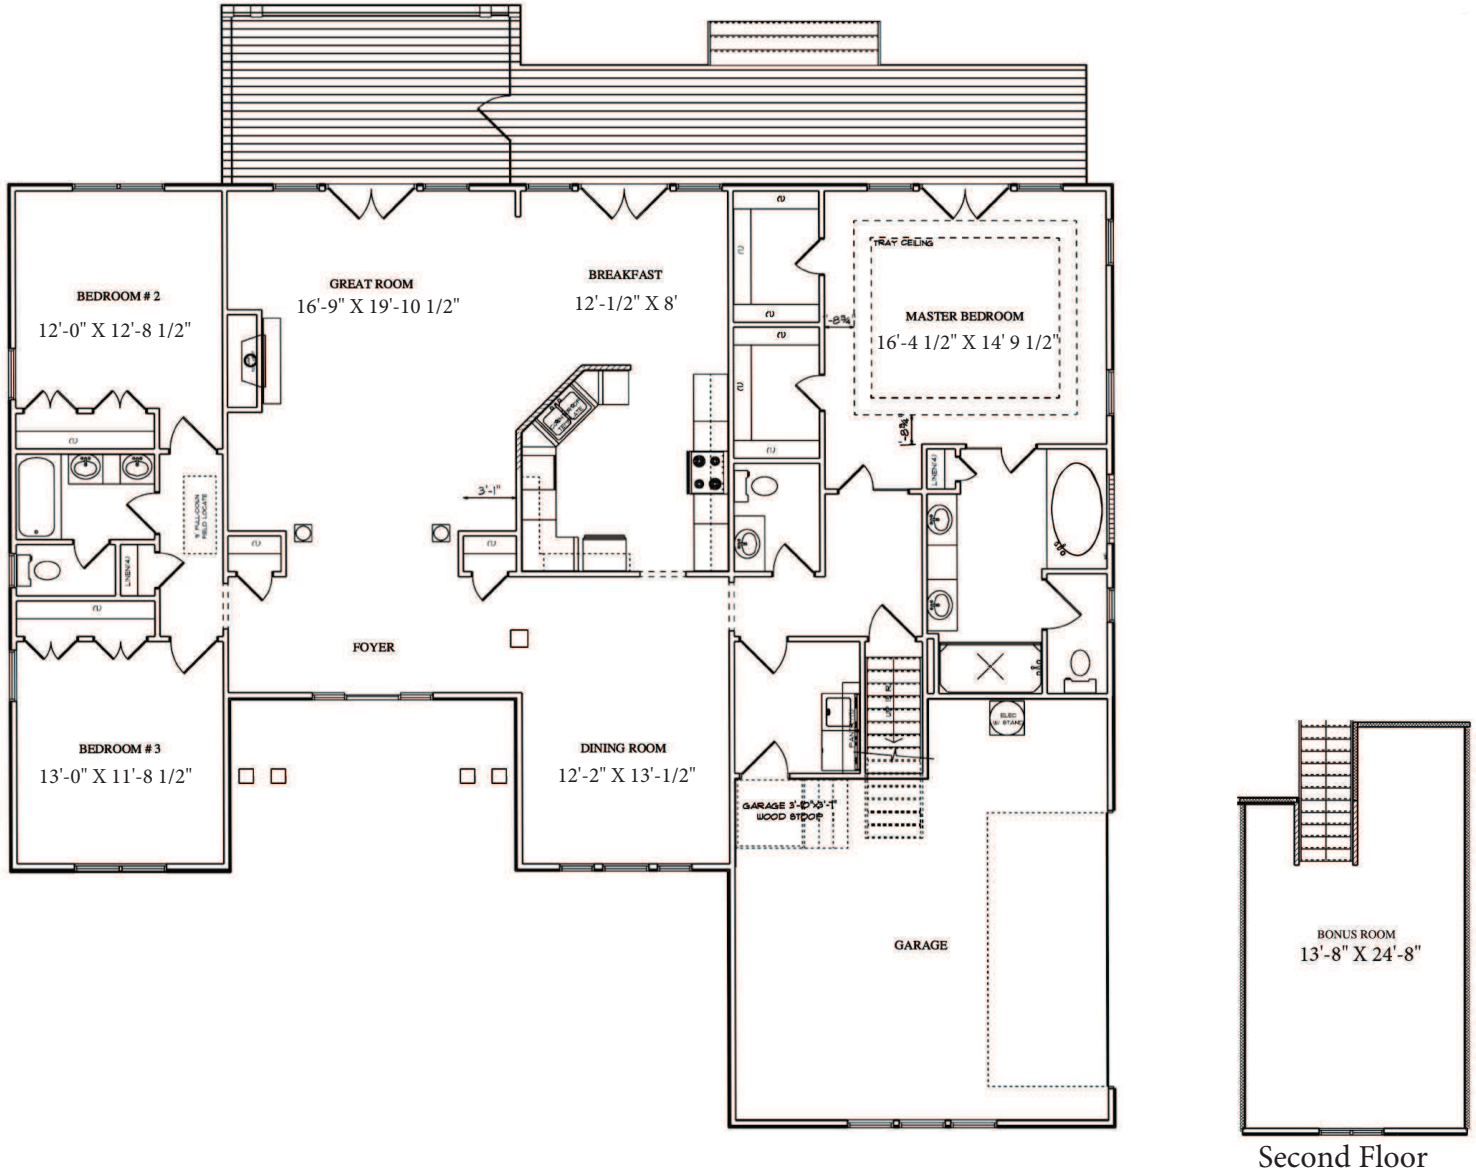

The Caroline

WESTBRIDGE
BUILDERS

3-4 Bedrooms 2.5 Bathrooms

2551 sq ft.

Model Hours:
Wednesday – Friday 11-5
Saturday – Sunday 12-5
(615)-856-1395

www.westbridgebuilders.com
Hannah@westbridgebuilders.com