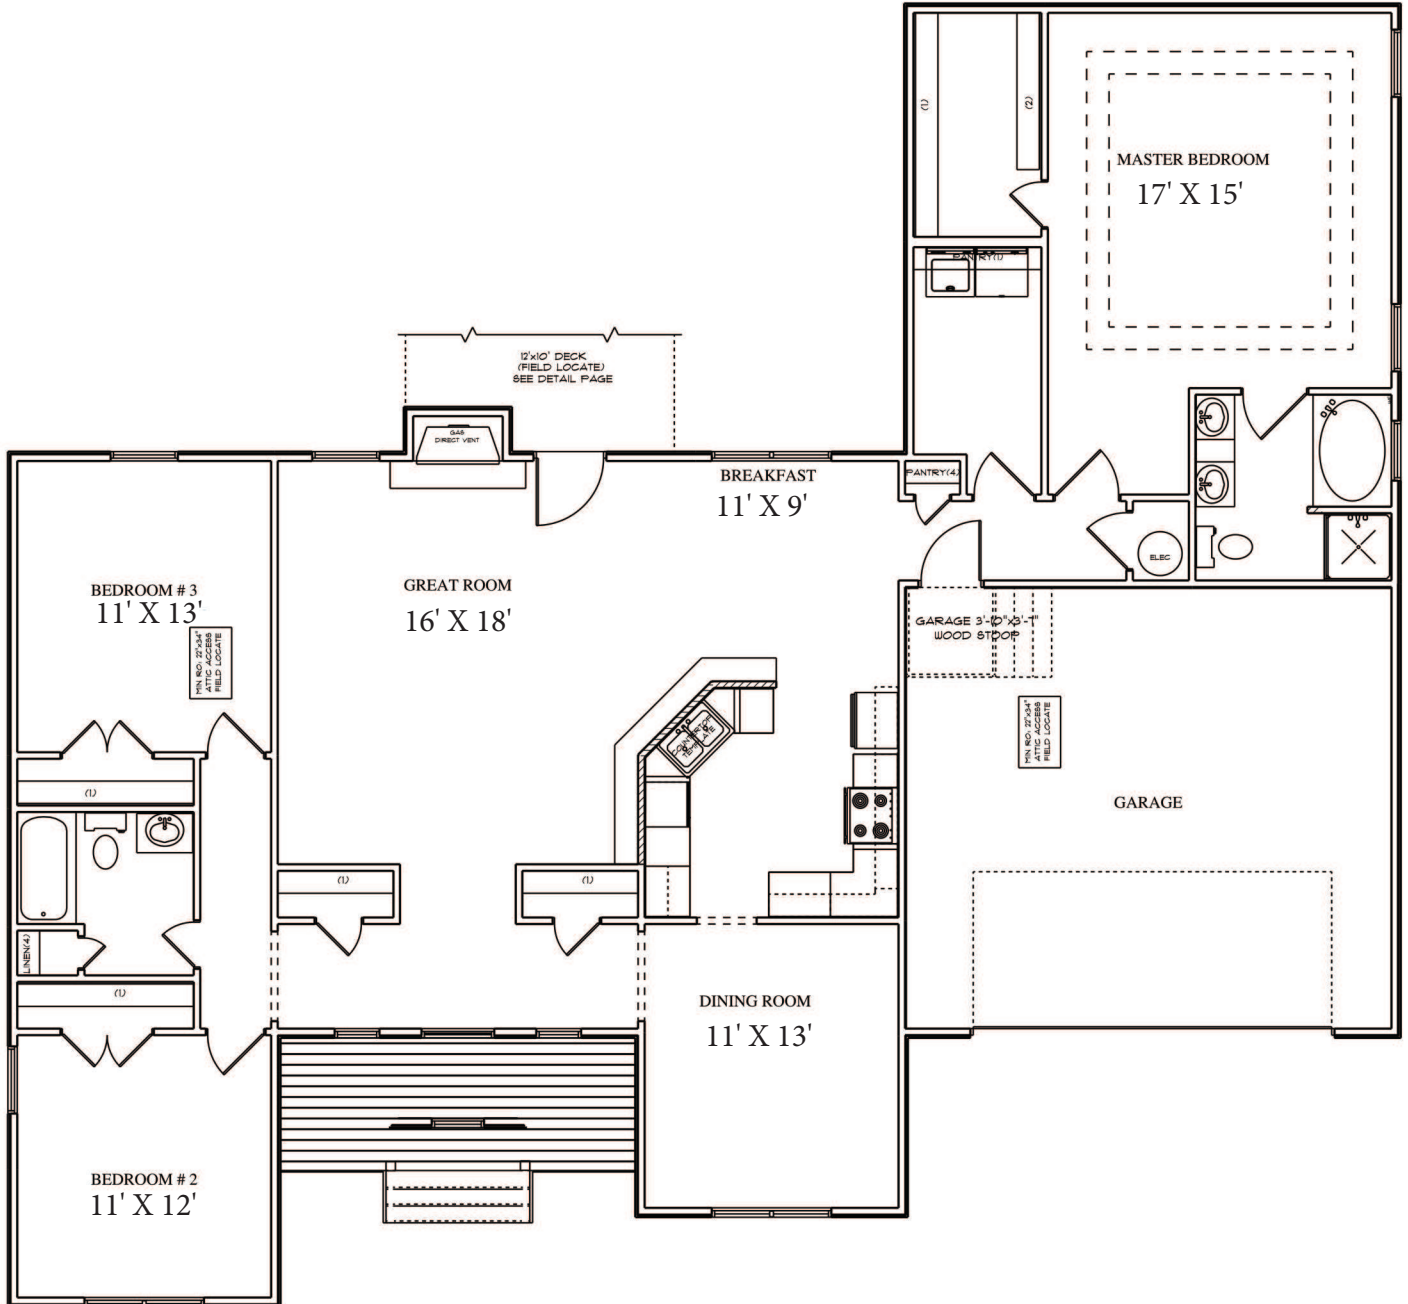

# The Rosedale

# WESTBRIDGE BUILDERS

3 Bedrooms 2 Bathrooms

1854.4 sq ft.

(540) 603 0083  
Lot 5 Rosewood Drive  
Scottsville VA, 24590

[www.westbridgebuilders.com](http://www.westbridgebuilders.com)  
[sales@westbridgebuilders.com](mailto:sales@westbridgebuilders.com)